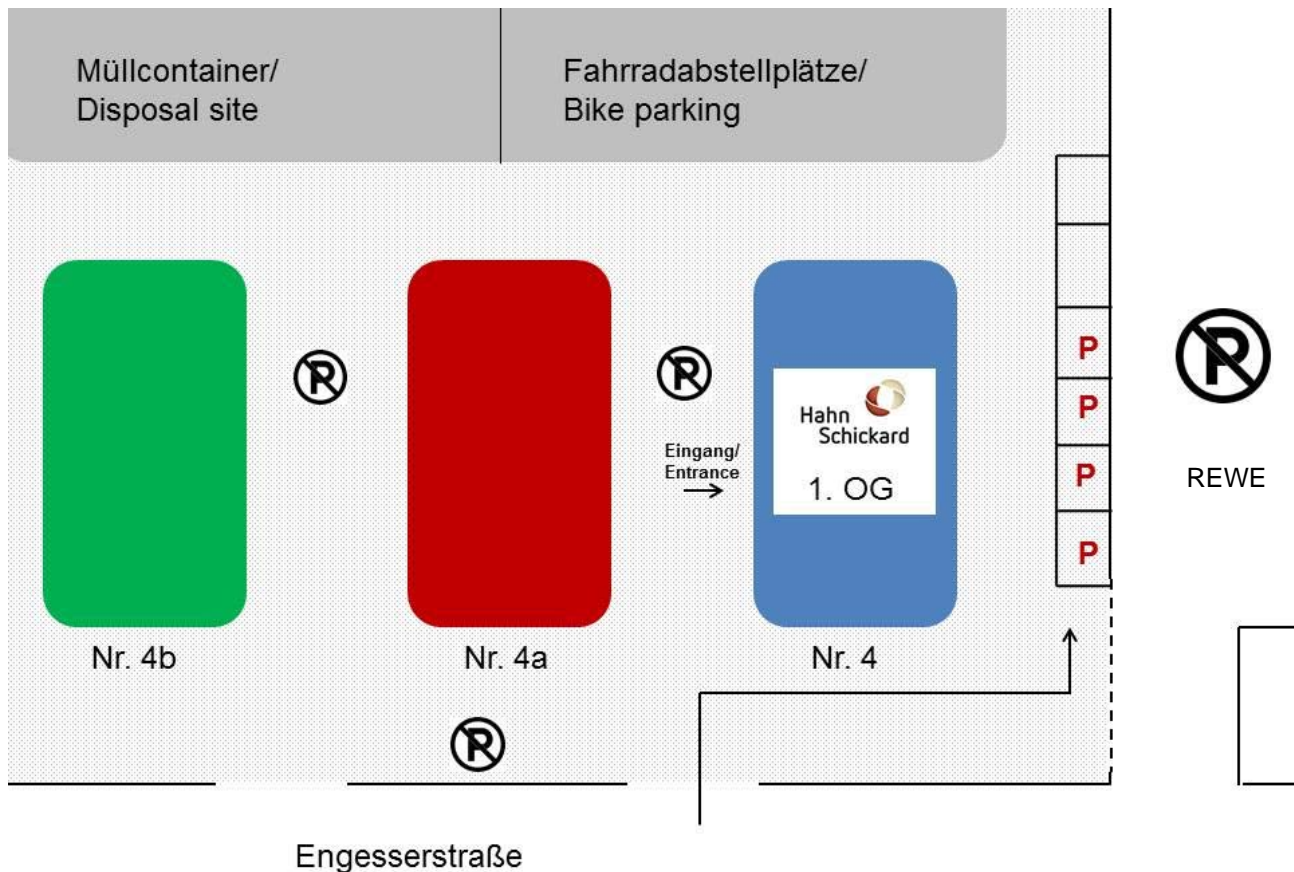

Customer Parking

Engesserstraße 4, 79108 Freiburg, Germany

By car

... from the North (Frankfurt) or from the South (Basel):

Autobahn A5, exit Freiburg-Mitte in direction of Freiburg, after approx. 2 km take the second exit direction Offenburger entering Paduaallee, at the first traffic light take a right direction Industriegebiet Nord (Hermann-Mitsch-Straße), after approx. 2 km take a left and enter Engesserstraße.

... from the East (Donaueschingen, Titisee-Neustadt):

Bundesstraße B 31, pass the town centre and take a right direction Offenburger entering Paduaallee, at the first traffic light take a right direction Industriegebiet Nord (Hermann-Mitsch-Straße), after approx. 2 km take a left and enter Engesserstraße.

By bus or train:

Freiburg main station, take the tram line 2 or 5 direction Zähringen until the stop Hornusstraße, get off the tram and on the bus line 23, get off the bus at stop Siemensstraße, keep walking in direction of the traffic, at the next roundabout turn left and enter Engesserstraße.